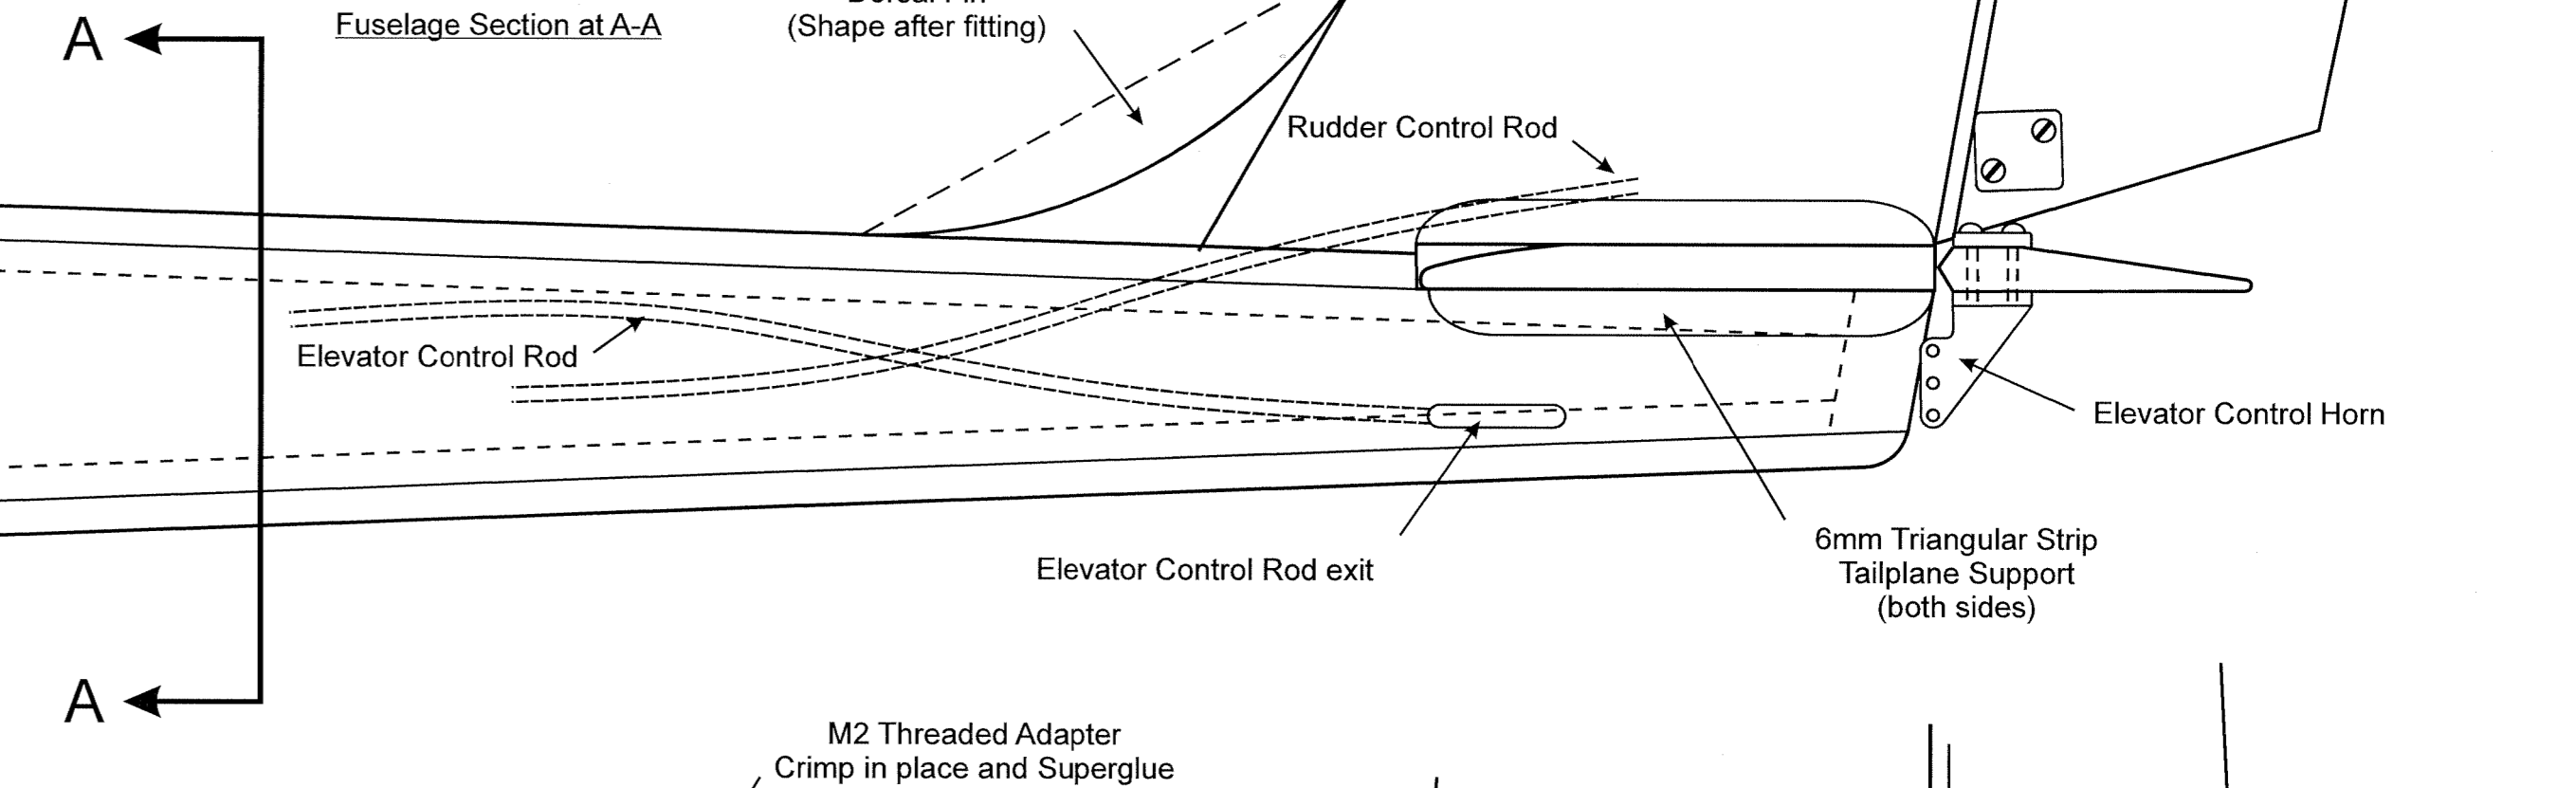

Stage 2R Mk2

Designed by: Stan Yeo
1600mm Span Aileron Sport Slope Soarer

All Wood Balsa unless otherwise stated

CONTROL SETTINGS

Rudder	+/- 30mm
Elevator	+/- 10mm
Balance point	67mm +/- 3mm