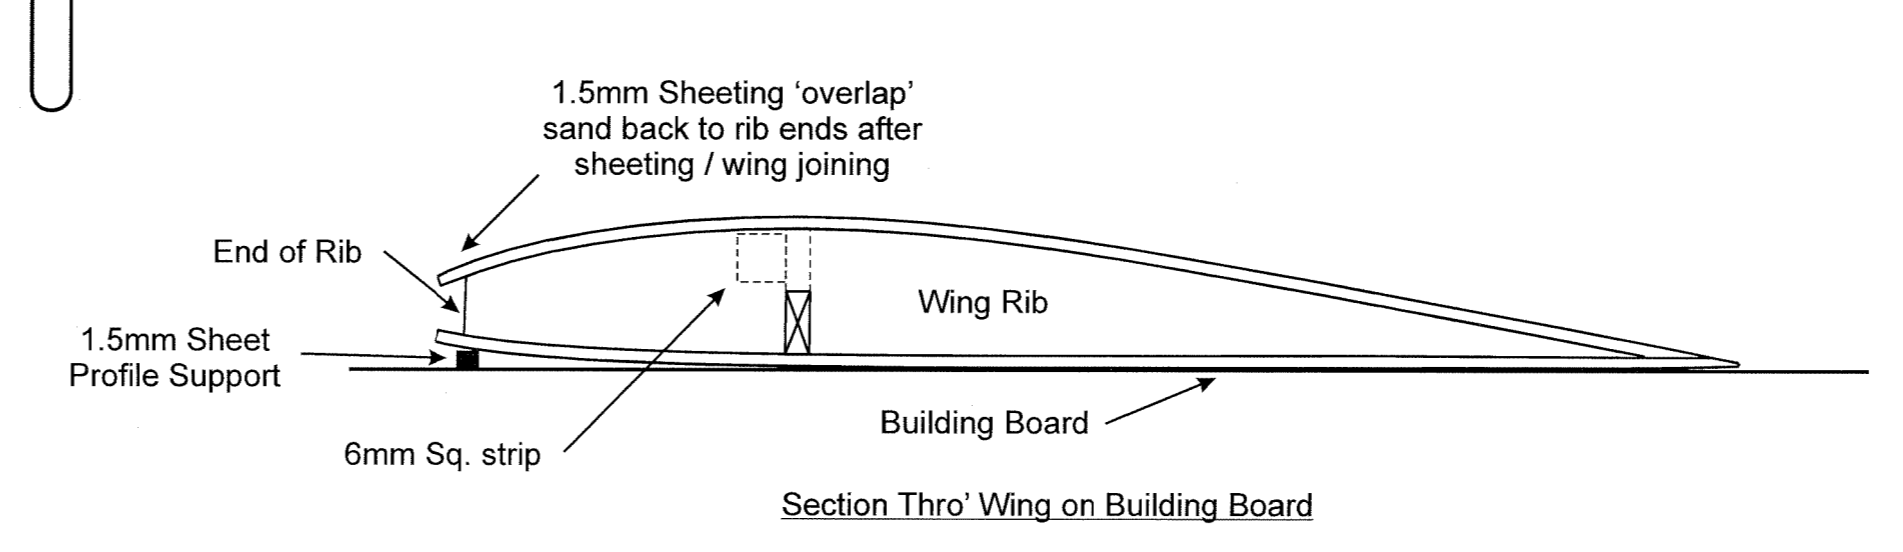

Stage 2R Mk2

Designed by: Stan Yeo
1600mm Span Aileron Sport Slope Soarer

All Wood Balsa unless otherwise stated

CONTROL SETTINGS

Rudder	+/- 30mm
Elevator	+/- 10mm
Balance point	67mm +/- 3mm