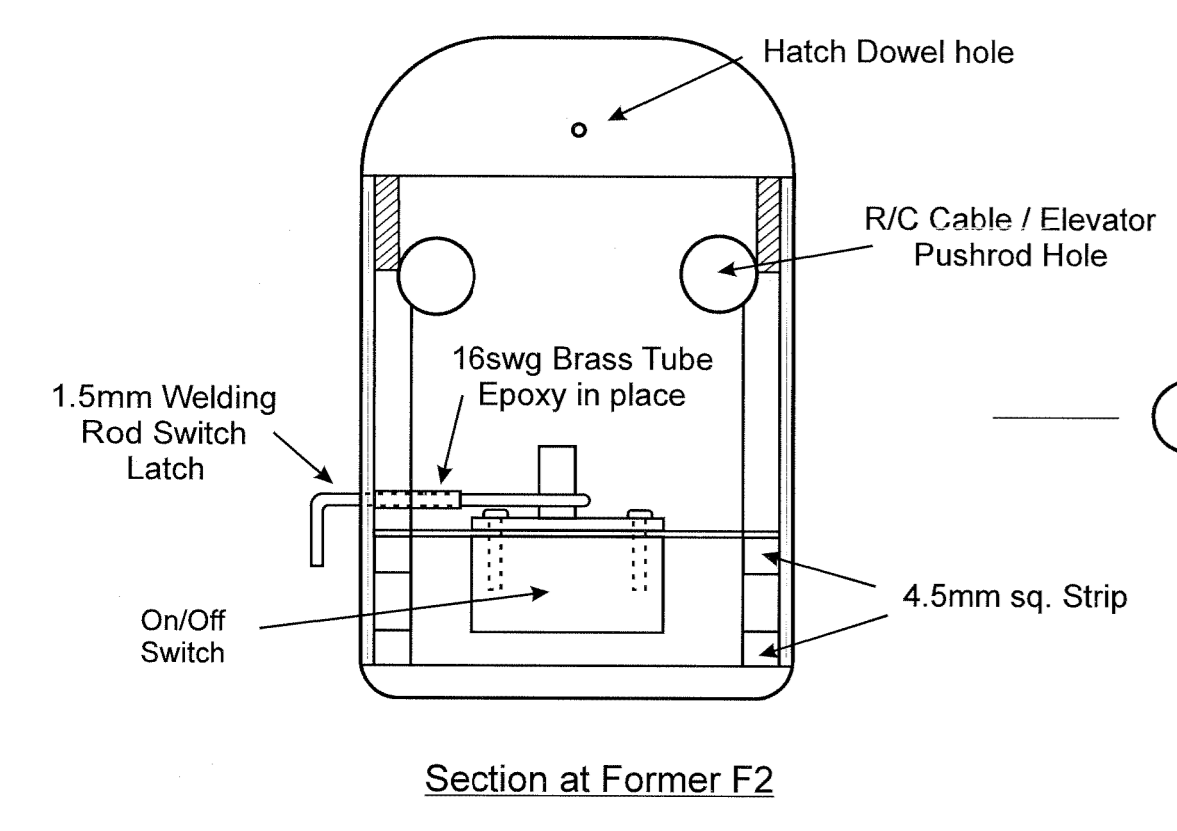

Stage 2R Mk2

Designed by: Stan Yeo
1600mm Span Aileron Sport Slope Soarer

All Wood Balsa unless otherwise stated

CONTROL SETTINGS

Rudder	+/- 30mm
Elevator	+/- 10mm
Balance point	67mm +/- 3mm