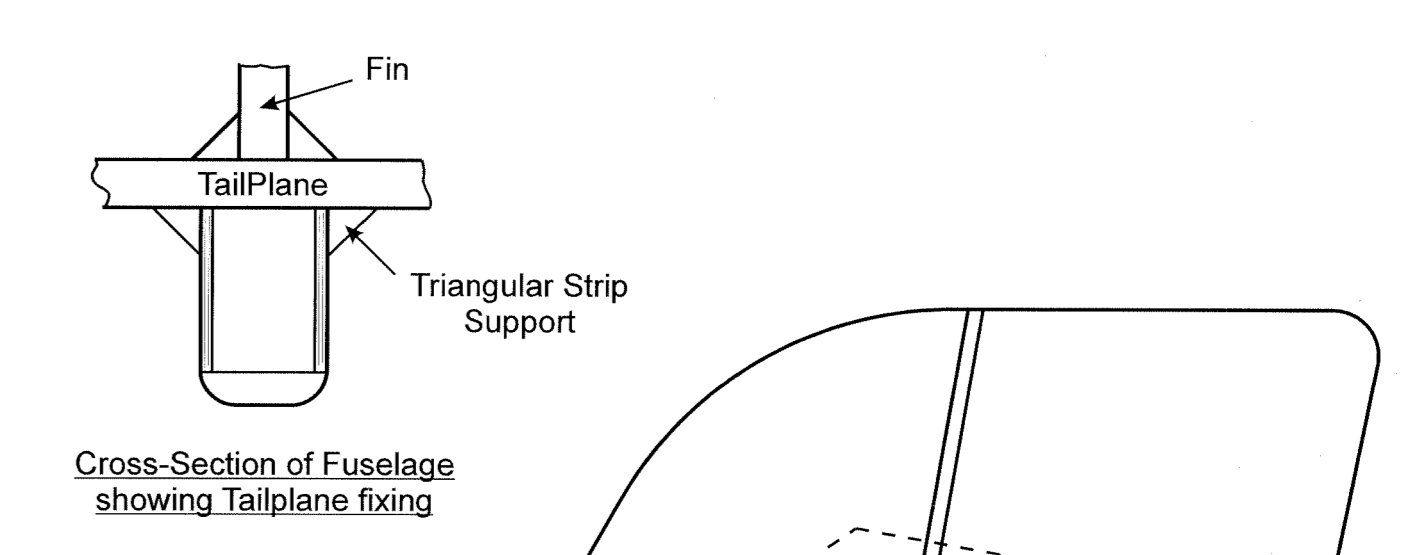

Stage 2R Mk2

Designed by: Stan Yeo
1600mm Span Aileron Sport Slope Soarer

All Wood Balsa unless otherwise stated

CONTROL SETTINGS

Rudder	+/- 30mm
Elevator	+/- 10mm
Balance point	67mm +/- 3mm