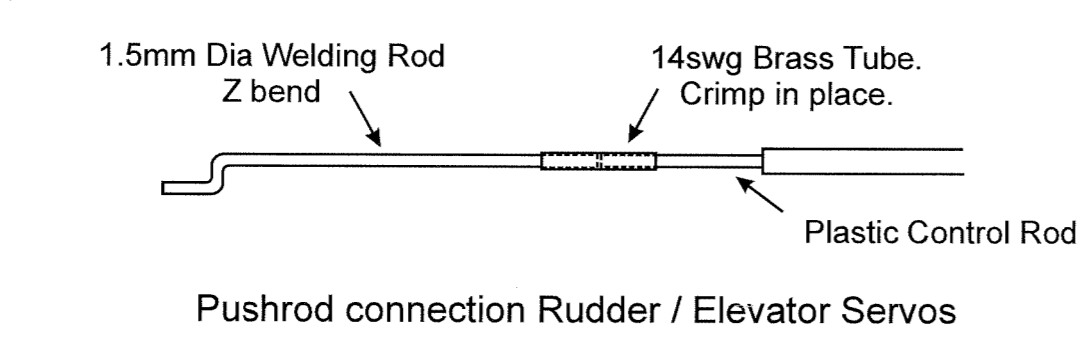

Stage 2R Mk2

Designed by: Stan Yeo
1600mm Span Aileron Sport Slope Soarer

All Wood Balsa unless otherwise stated

CONTROL SETTINGS

Rudder	+/- 30mm
Elevator	+/- 10mm
Balance point	67mm +/- 3mm