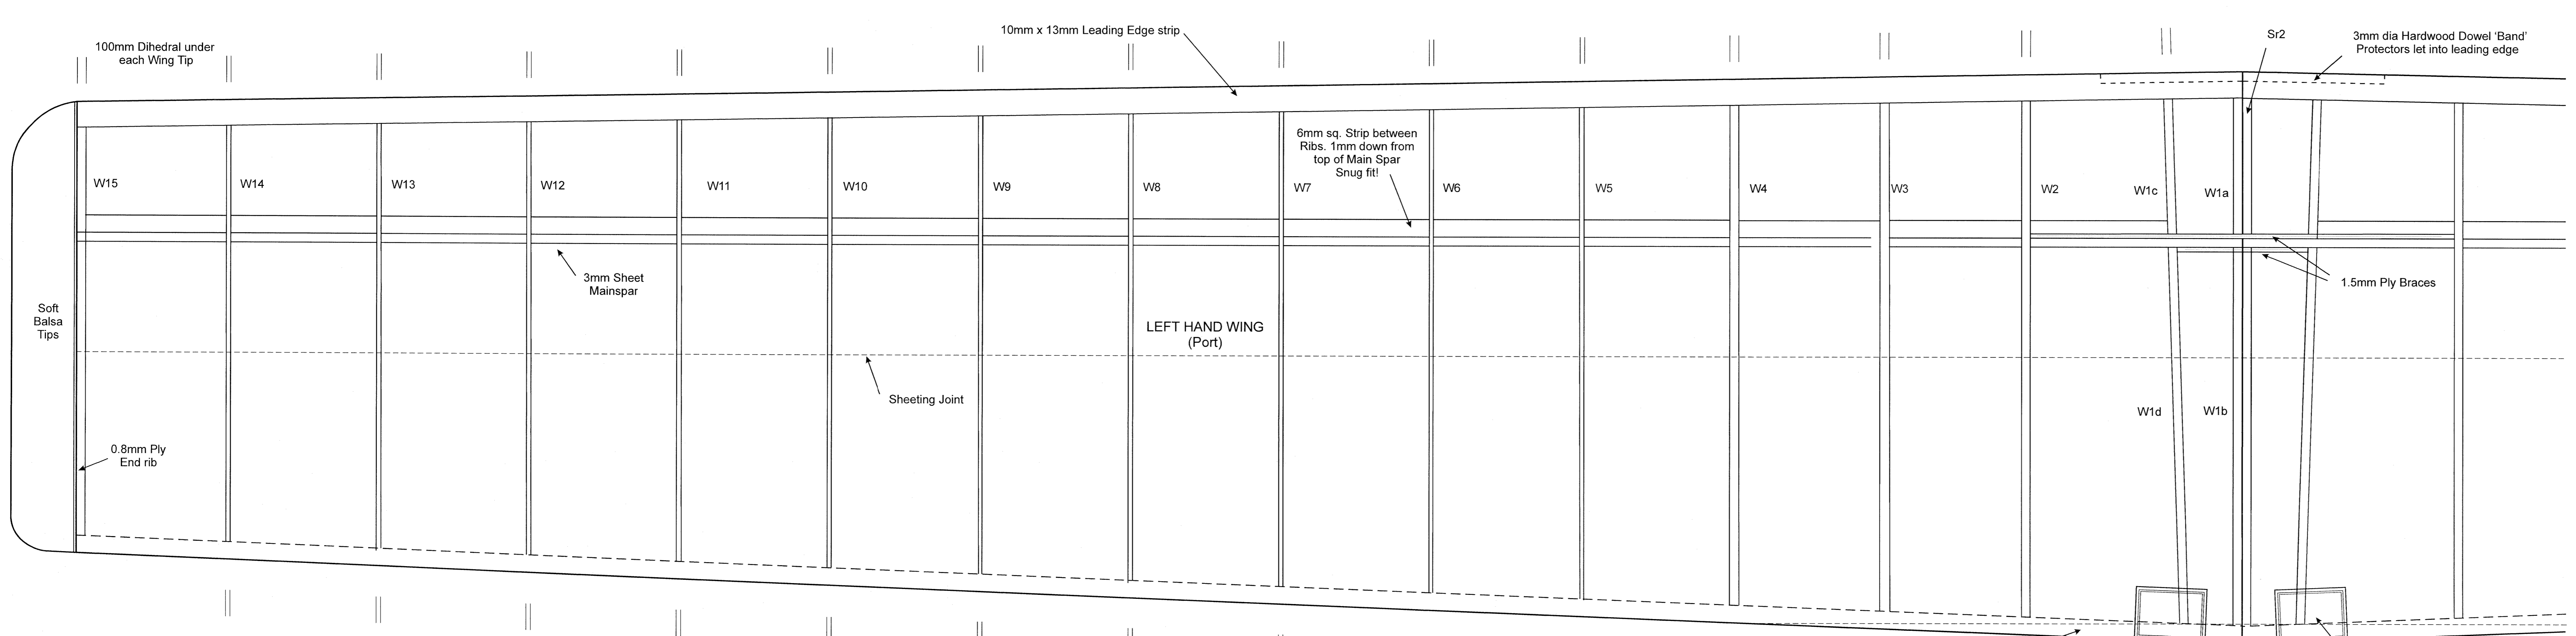

Stage 2R Mk2

Designed by: Stan Yeo
1600mm Span Aileron Sport Slope Soarer

All Wood Balsa unless otherwise stated

CONTROL SETTINGS

Rudder	+/- 30mm
Elevator	+/- 10mm
Balance point	67mm +/- 3mm