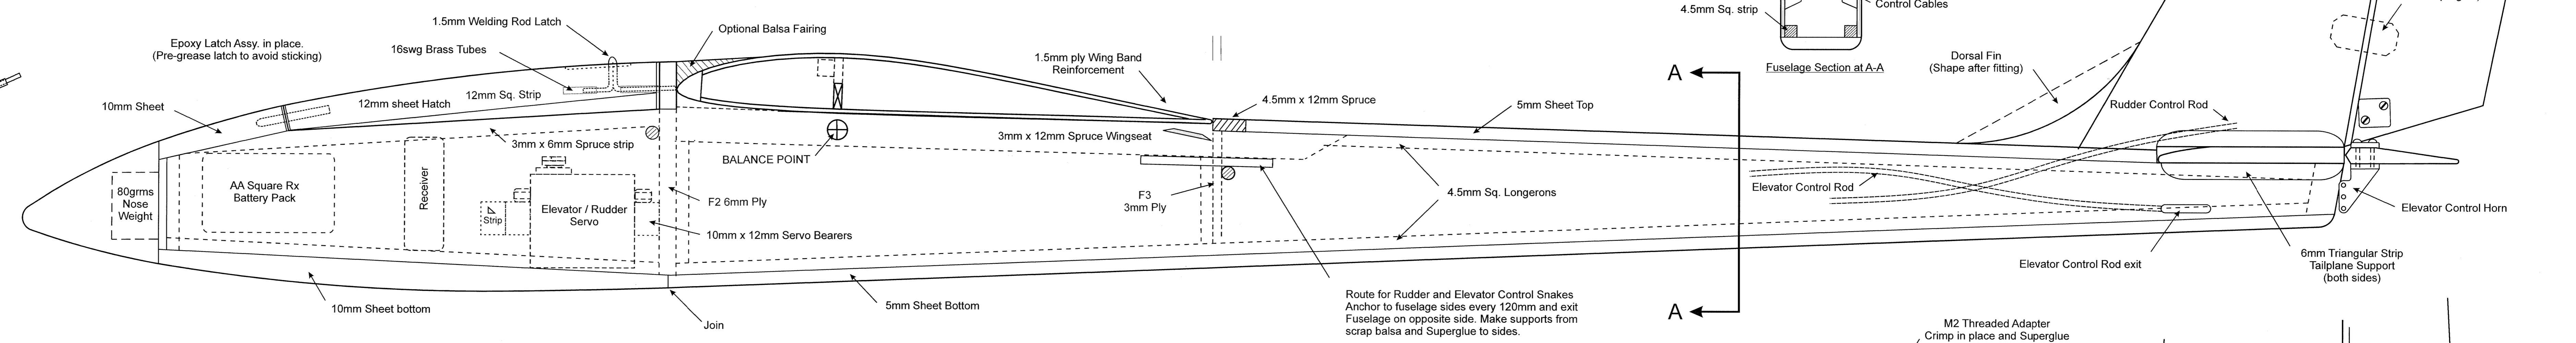

Stage 2R Mk2

Designed by: Stan Yeo
1600mm Span Aileron Sport Slope Soarer

All Wood Balsa unless otherwise stated

CONTROL SETTINGS

Rudder	+/- 30mm
Elevator	+/- 10mm
Balance point	67mm +/- 3mm