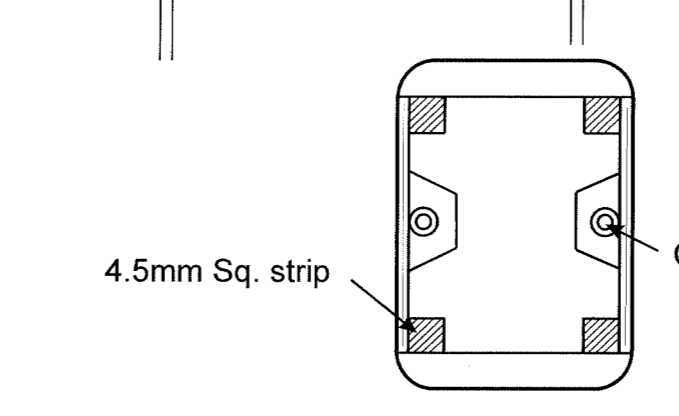

Stage 2R Mk2

Designed by: Stan Yeo
1600mm Span Aileron Sport Slope Soarer

All Wood Balsa unless otherwise stated

CONTROL SETTINGS

Rudder	+/- 30mm
Elevator	+/- 10mm
Balance point	67mm +/- 3mm