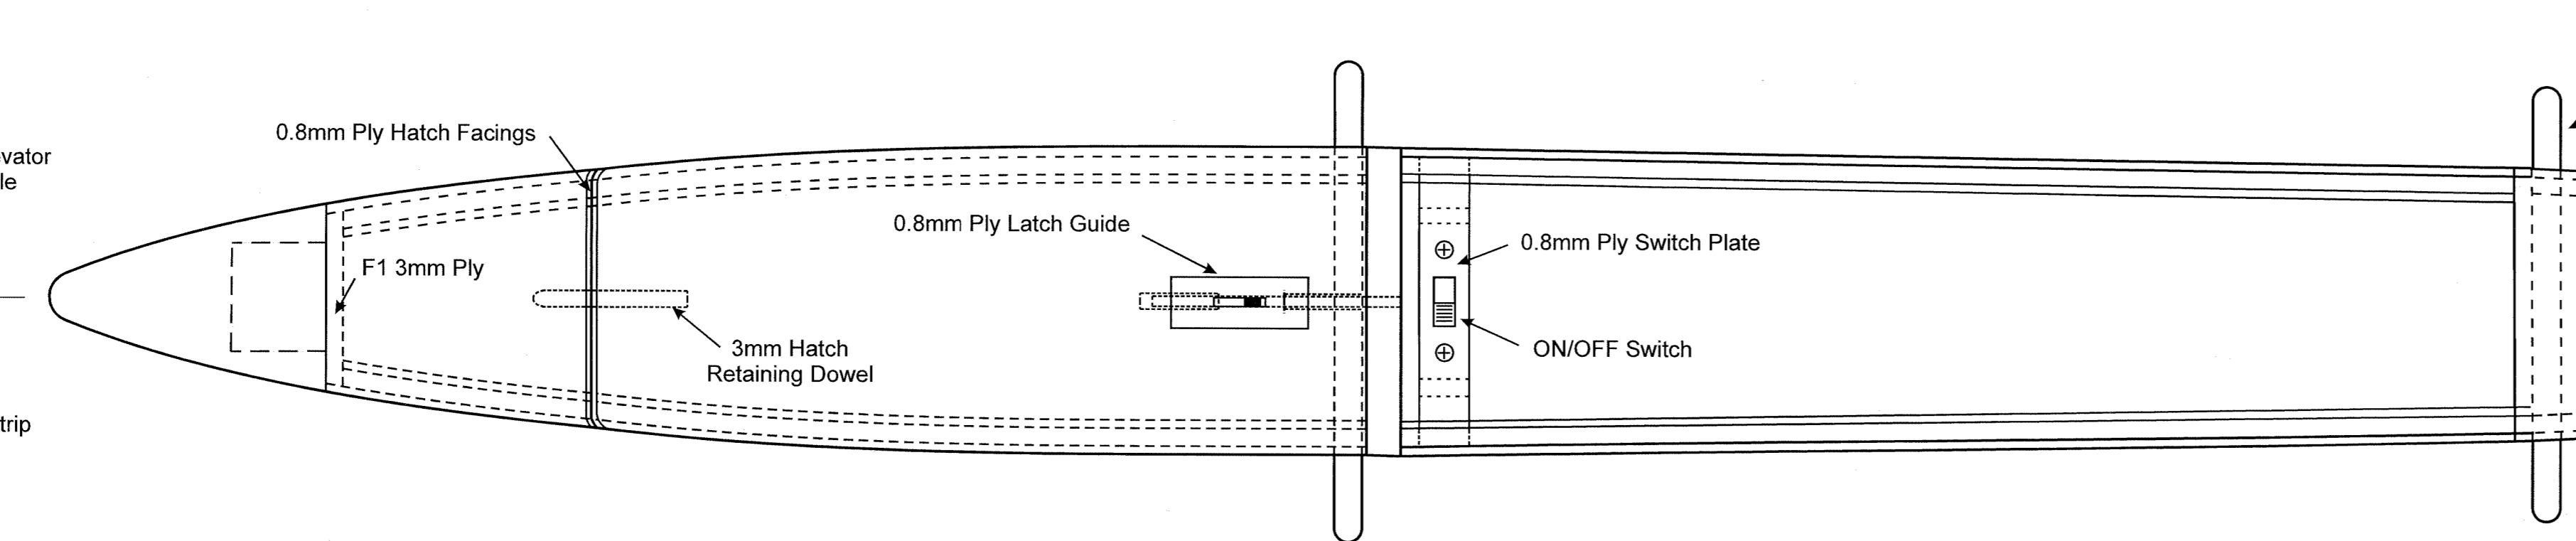

Stage 2R Mk2

Designed by: Stan Yeo
1600mm Span Aileron Sport Slope Soarer

All Wood Balsa unless otherwise stated

CONTROL SETTINGS

Rudder	+/- 30mm
Elevator	+/- 10mm
Balance point	67mm +/- 3mm