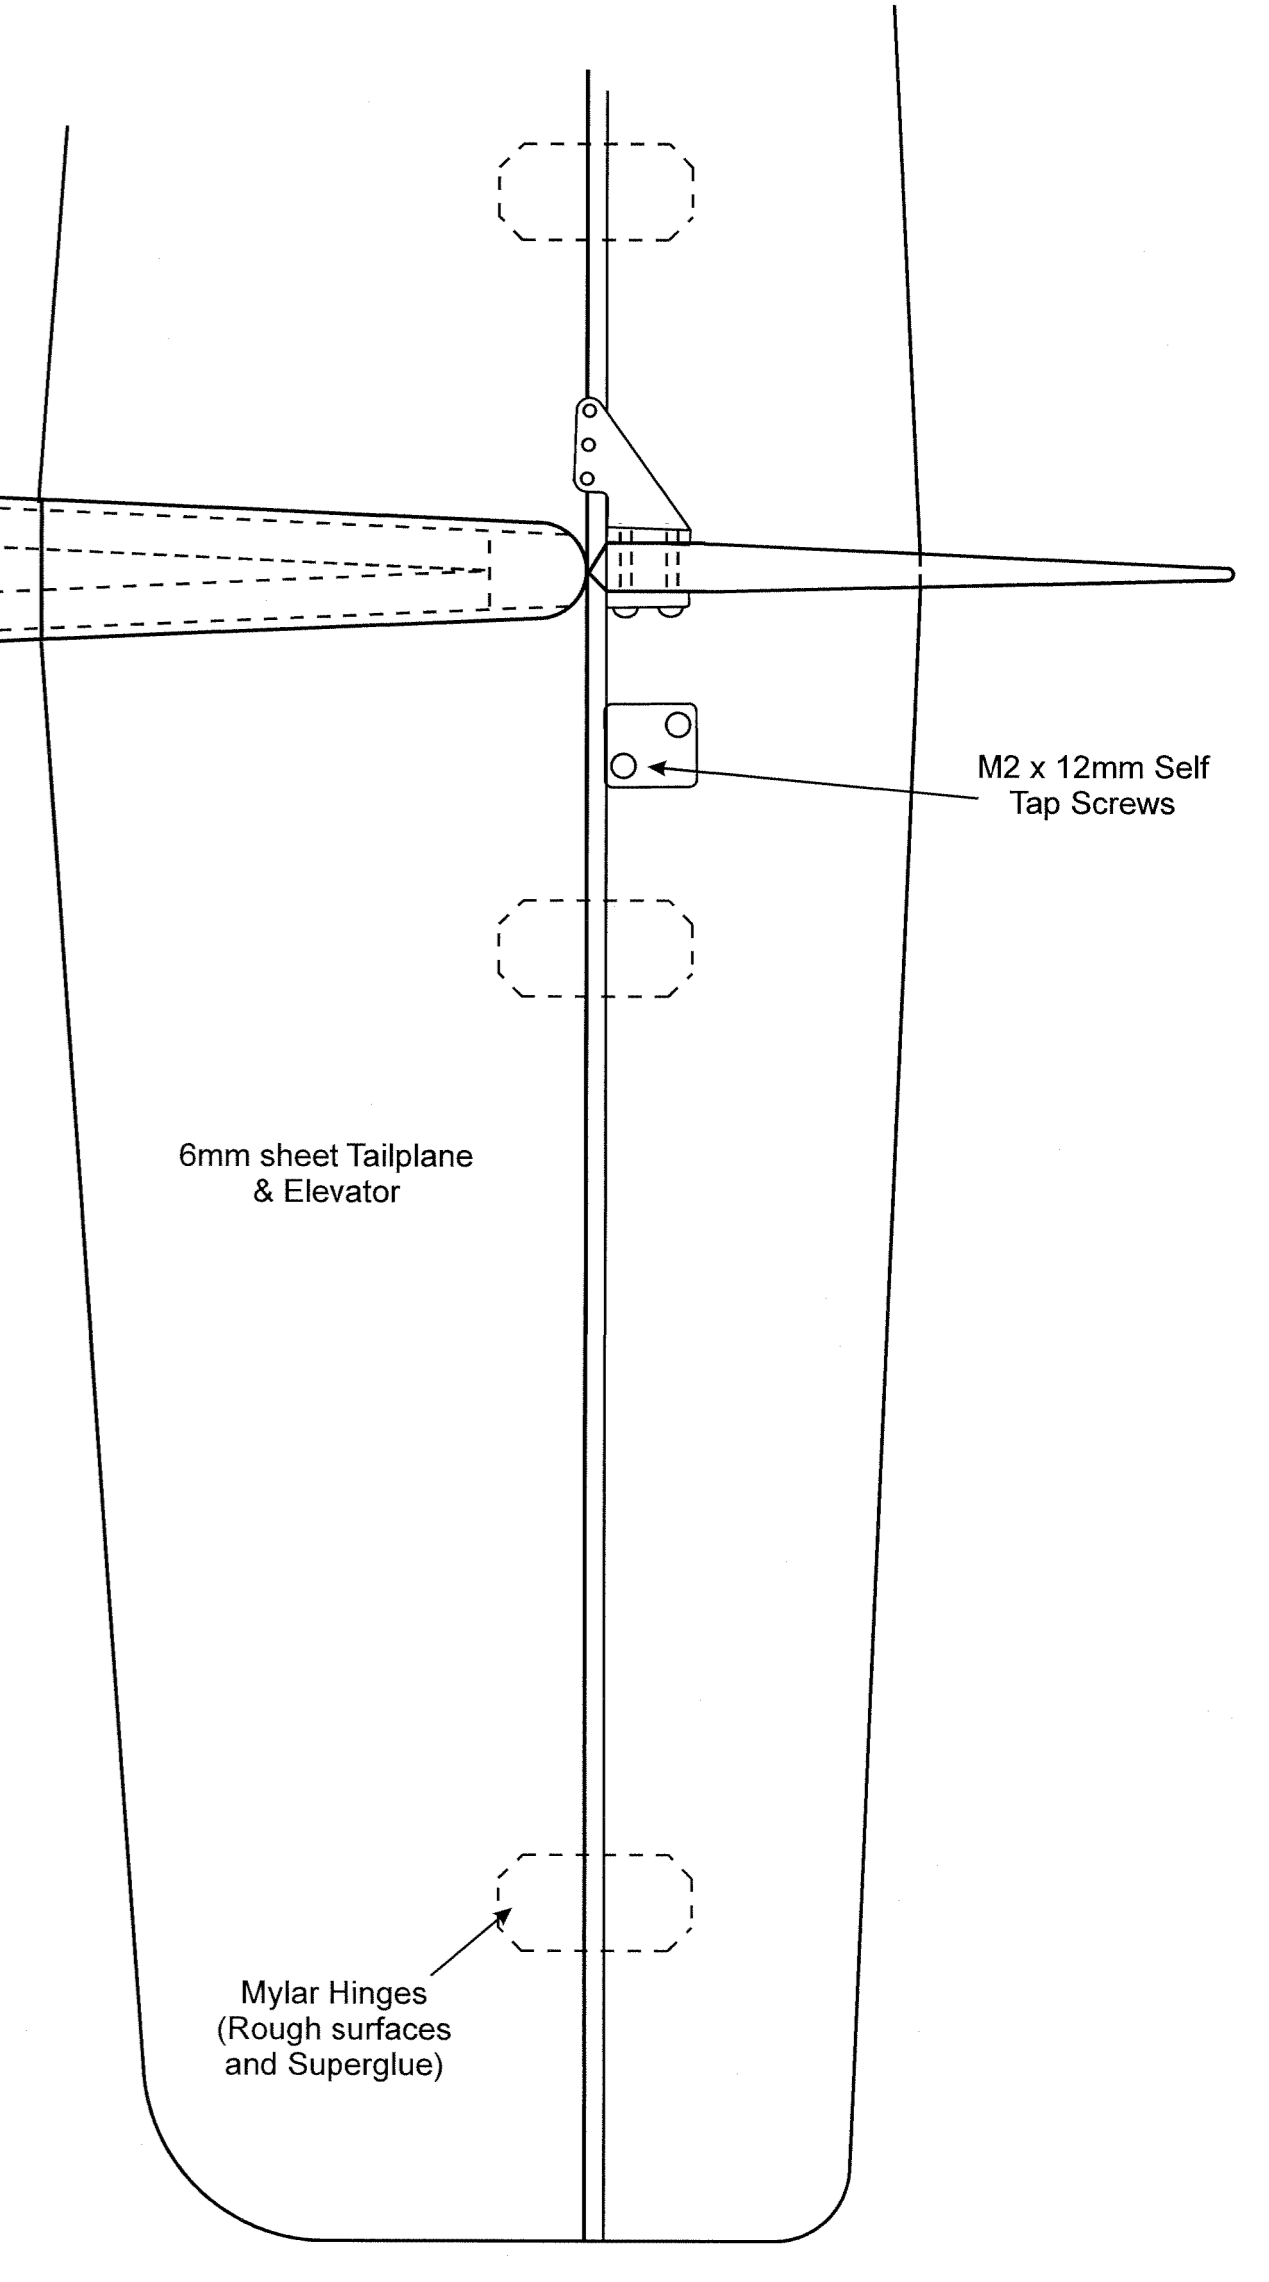

Stage 2R Mk2

Designed by: Stan Yeo
1600mm Span Aileron Sport Slope Soarer

All Wood Balsa unless otherwise stated

CONTROL SETTINGS

Rudder	+/- 30mm
Elevator	+/- 10mm
Balance point	67mm +/- 3mm