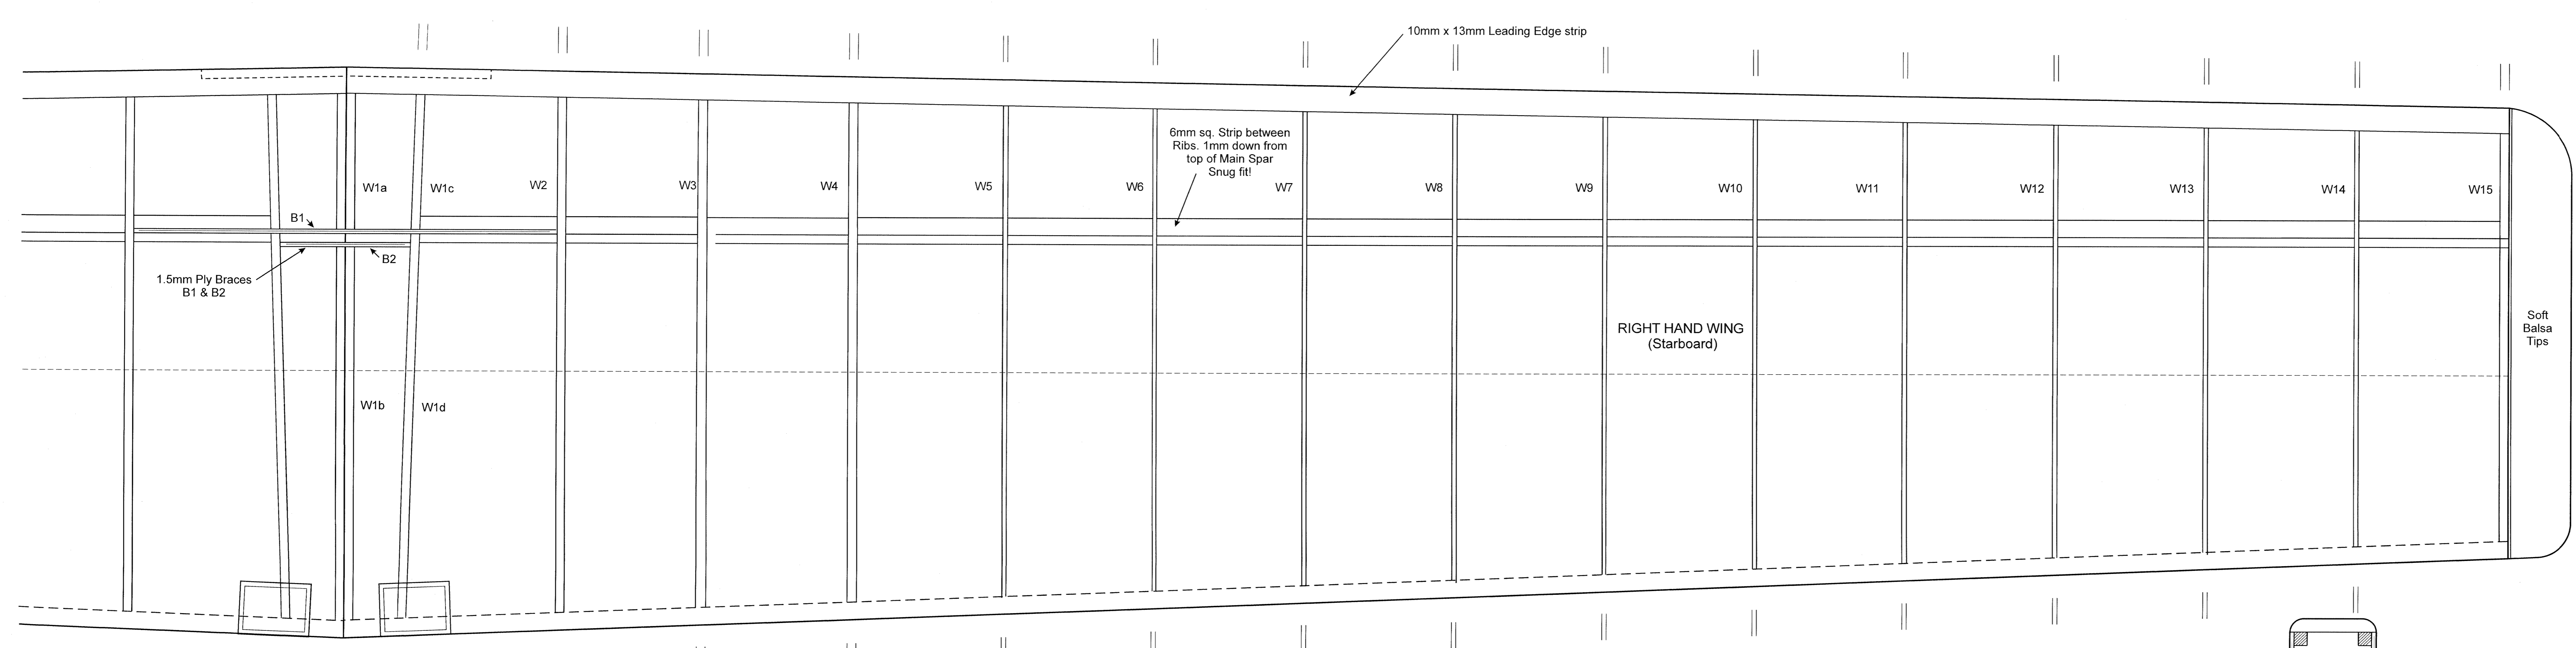

Stage 2R Mk2

Designed by: Stan Yeo
1600mm Span Aileron Sport Slope Soarer

All Wood Balsa unless otherwise stated

CONTROL SETTINGS

Rudder	+/- 30mm
Elevator	+/- 10mm
Balance point	67mm +/- 3mm