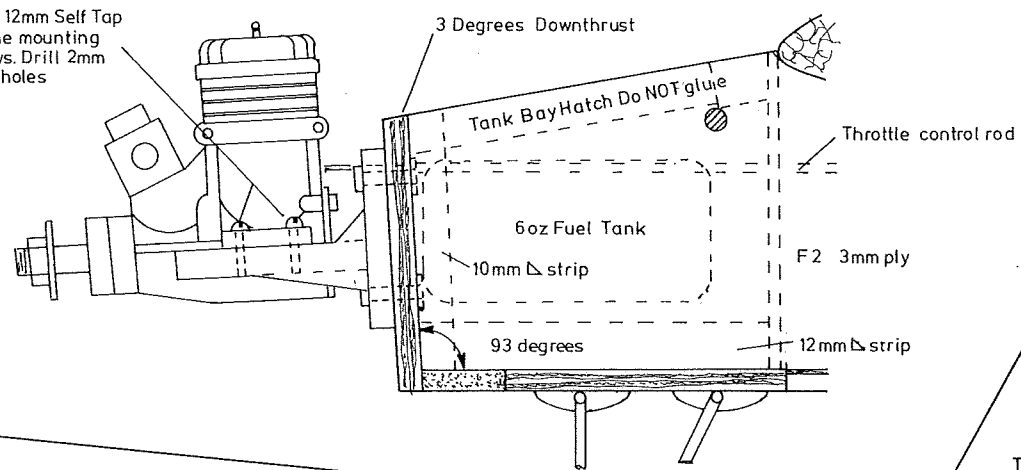

Peppi - ic

Designed by: Stan Yeo
 Span: 1370mm 25-42 Engines
 Type: EPP Trainer/Sports Aerobatic

No. 2 x 12mm Self Tap Engine mounting screws. Drill 2mm pilot holes

Hinge Detail