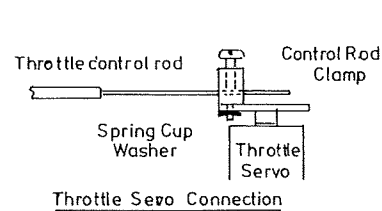

Peppi - ic

Designed by: Stan Yeo
 Span: 1370mm 25-42 Engines
 Type: EPP Trainer/Sports Aerobatic

No. 2 x 12mm Self Tap Engine mounting screws. Drill 2mm pilot holes

Hinge Detail