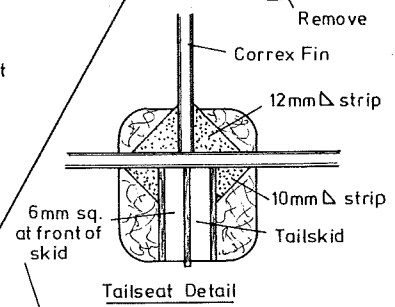

Peppi - Ee

Designed by: Stan Yeo
 Span: 1370mm 3-400W Electric Motors
 Type: EPP Trainer/Sports Aerobatic

CONTROL MOVEMENTS

Ailerons \pm 12mm
 Elevator \pm 12mm
 Rudder \pm 30degrees
 Balance Point 70mm
 from Leading Edge

Front view of Motor Mount

Vacuum formed Plastic Cowl

Hinge Detail

Rudder

Control Horn (Note style)

Note: Aileron hinges 2 deg of right side thrust