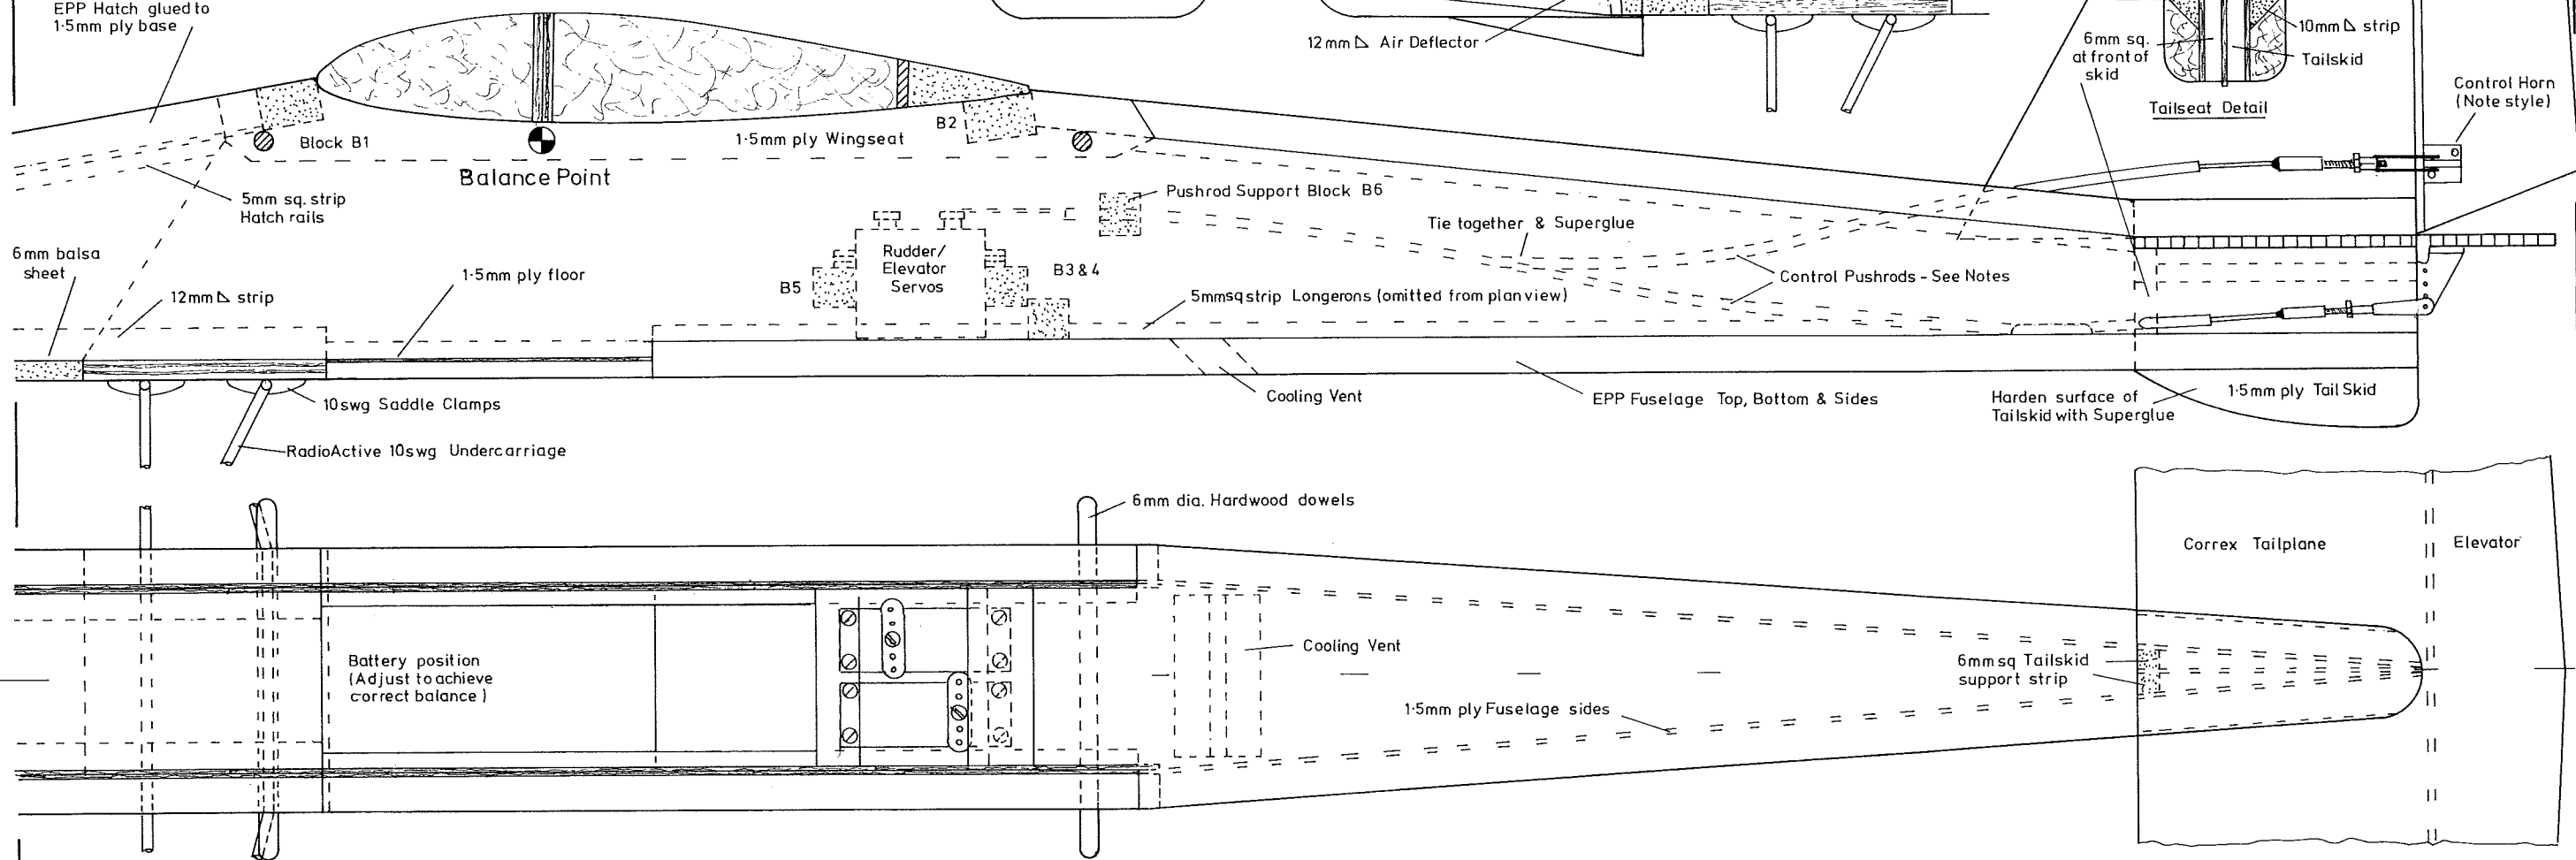

Peppi - Ee

Designed by: Stan Yeo
 Span: 1370mm 3-400W Electric Motors
 Type: EPP Trainer/Sports Aerobatic

CONTROL MOVEMENTS

Ailerons \pm 12mm
 Elevator \pm 12mm
 Rudder \pm 30degrees
 Balance Point 70mm
 from Leading Edge

Front view of Motor Mount

Vacuum formed Plastic Cowl

Hinge Detail

Rudder

Control Horn (Note style)

Note: Aileron hinges 2 deg of right side thrust