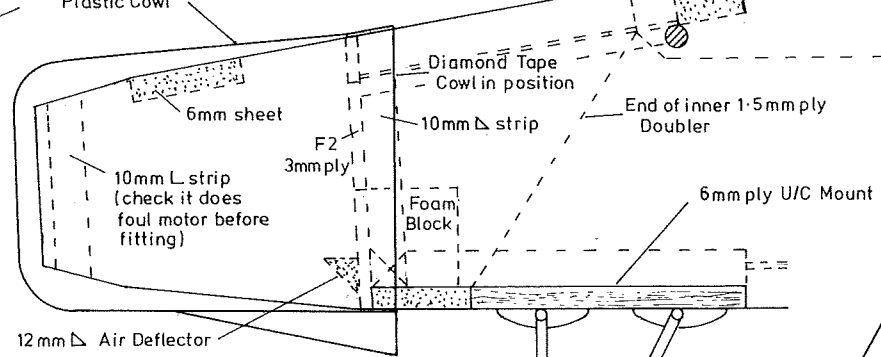

Peppi - Ee

Designed by: Stan Yeo
 Span: 1370mm 3-400W Electric Motors
 Type: EPP Trainer/Sports Aerobatic

CONTROL MOVEMENTS

Ailerons \pm 12mm
 Elevator \pm 12mm
 Rudder \pm 30degrees
 Balance Point 70mm
 from Leading Edge

Front view of Motor Mount

Vacuum formed Plastic Cowl

Hinge Detail

Rudder

Control Horn (Note style)

Note: Aileron hinges 2 deg of right side thrust