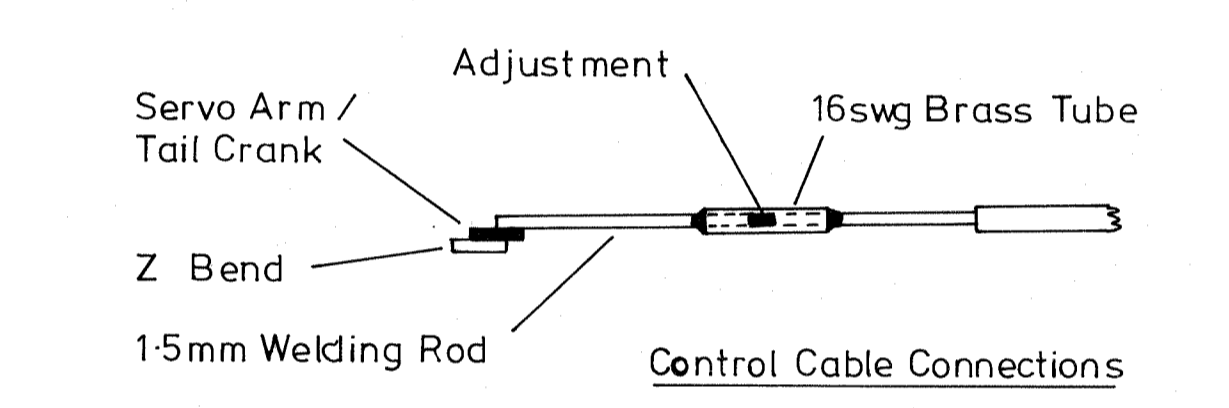

Electric BREEZE

Designed by Stan Yeo
2000 mm span Electric Thermal Soarer

All wood balsa unless otherwise stated

Hatch Latch Detail

Drawn: Feb '97

Copyright designer