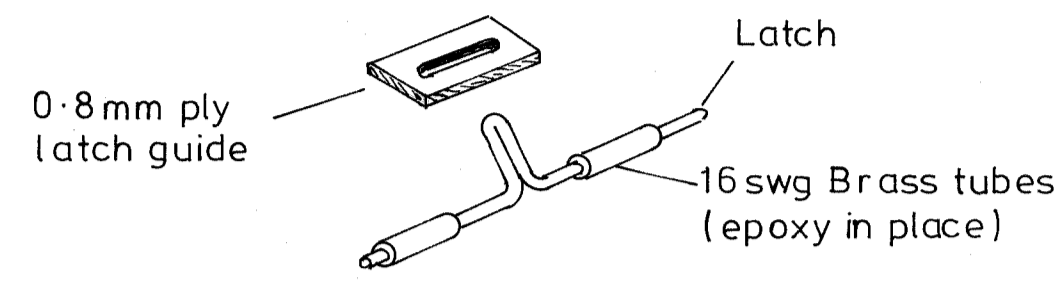

Electric BREEZE

Designed by Stan Yeo
2000 mm span Electric Thermal Soarer

All wood balsa unless otherwise stated

Hatch Latch Detail

Drawn: Feb '97

Copyright designer