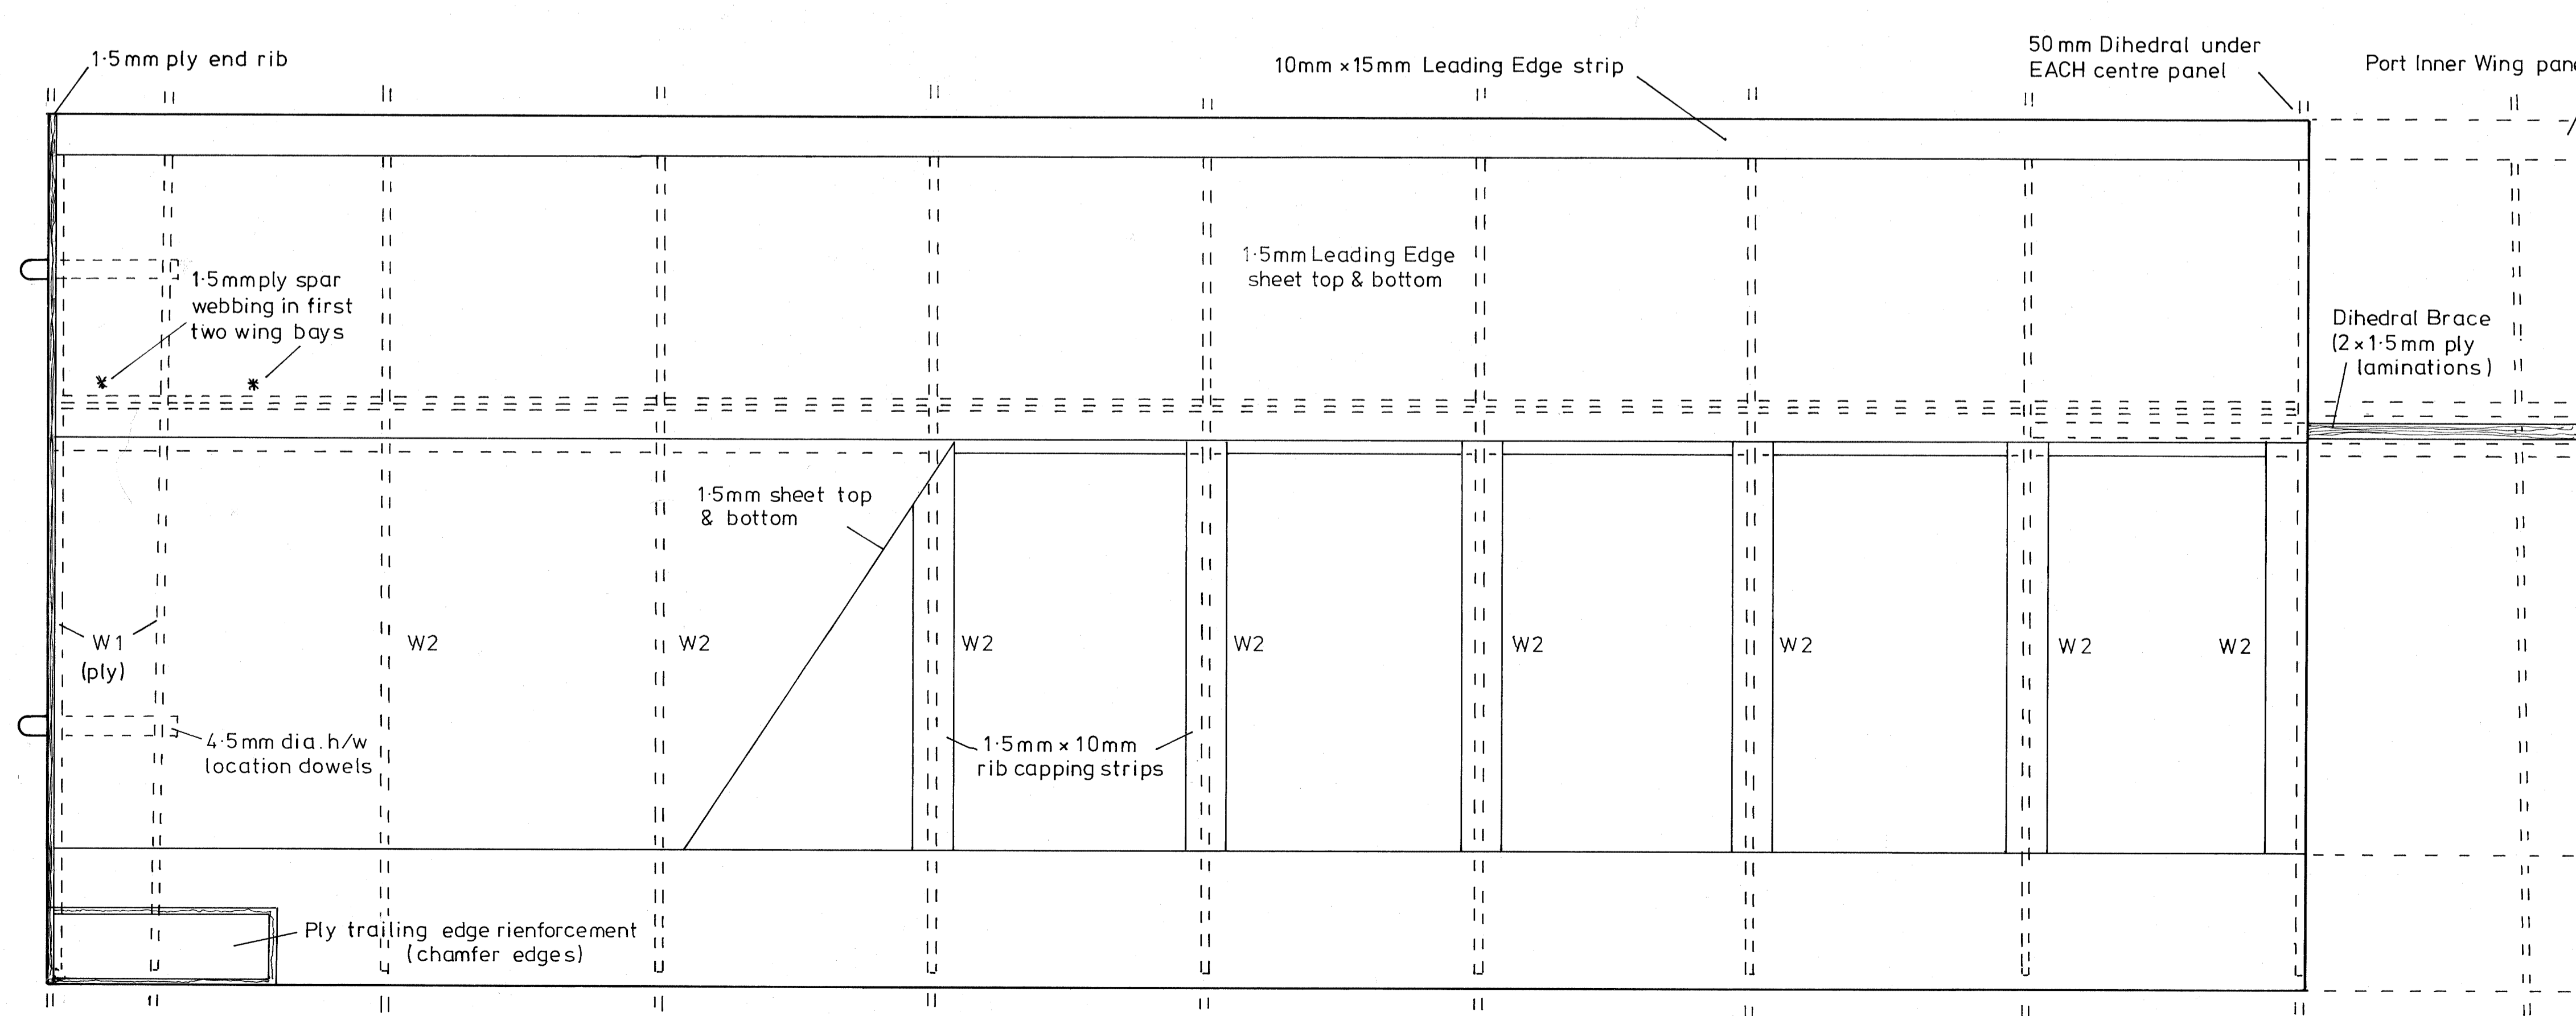

Electric BREEZE

Designed by Stan Yeo
2000 mm span Electric Thermal Soarer

All wood balsa unless otherwise stated

Hatch Latch Detail

Drawn: Feb '97

Copyright designer