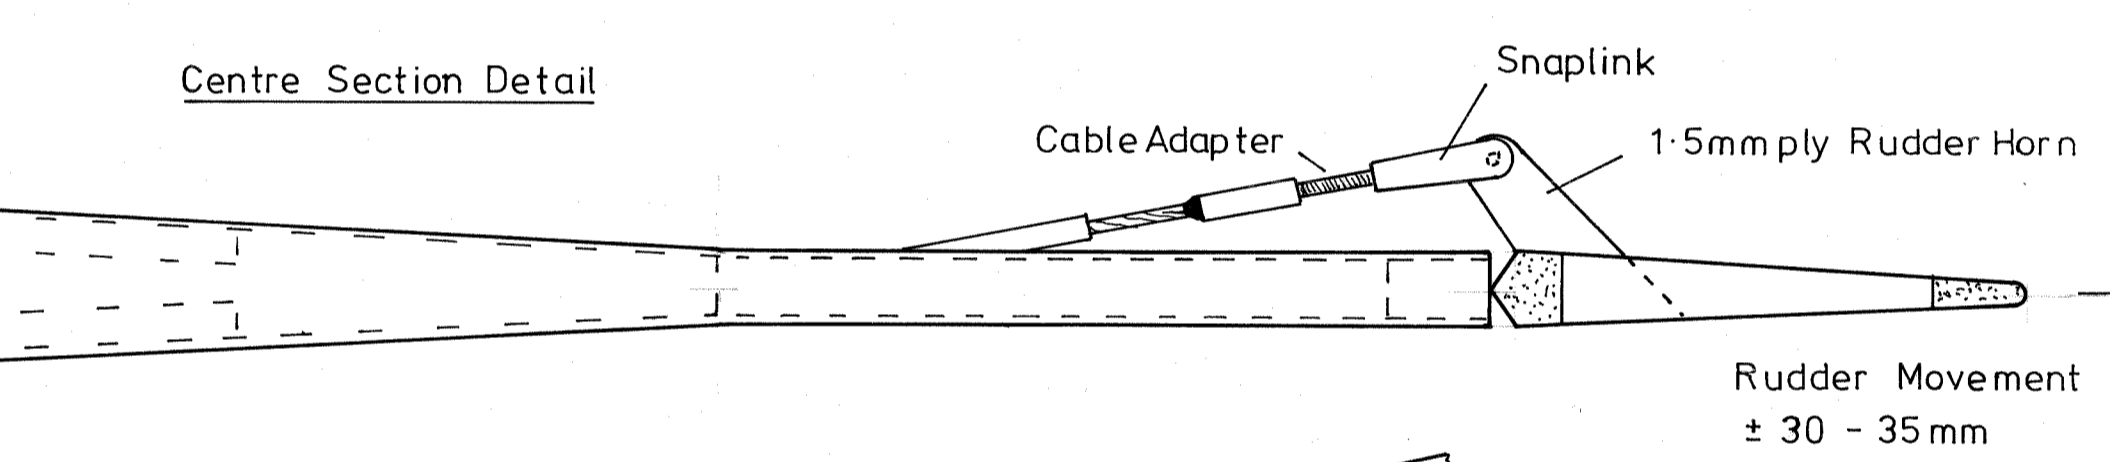

Electric BREEZE

Designed by Stan Yeo
2000 mm span Electric Thermal Soarer

All wood balsa unless otherwise stated

Hatch Latch Detail

Drawn: Feb '97

Copyright designer