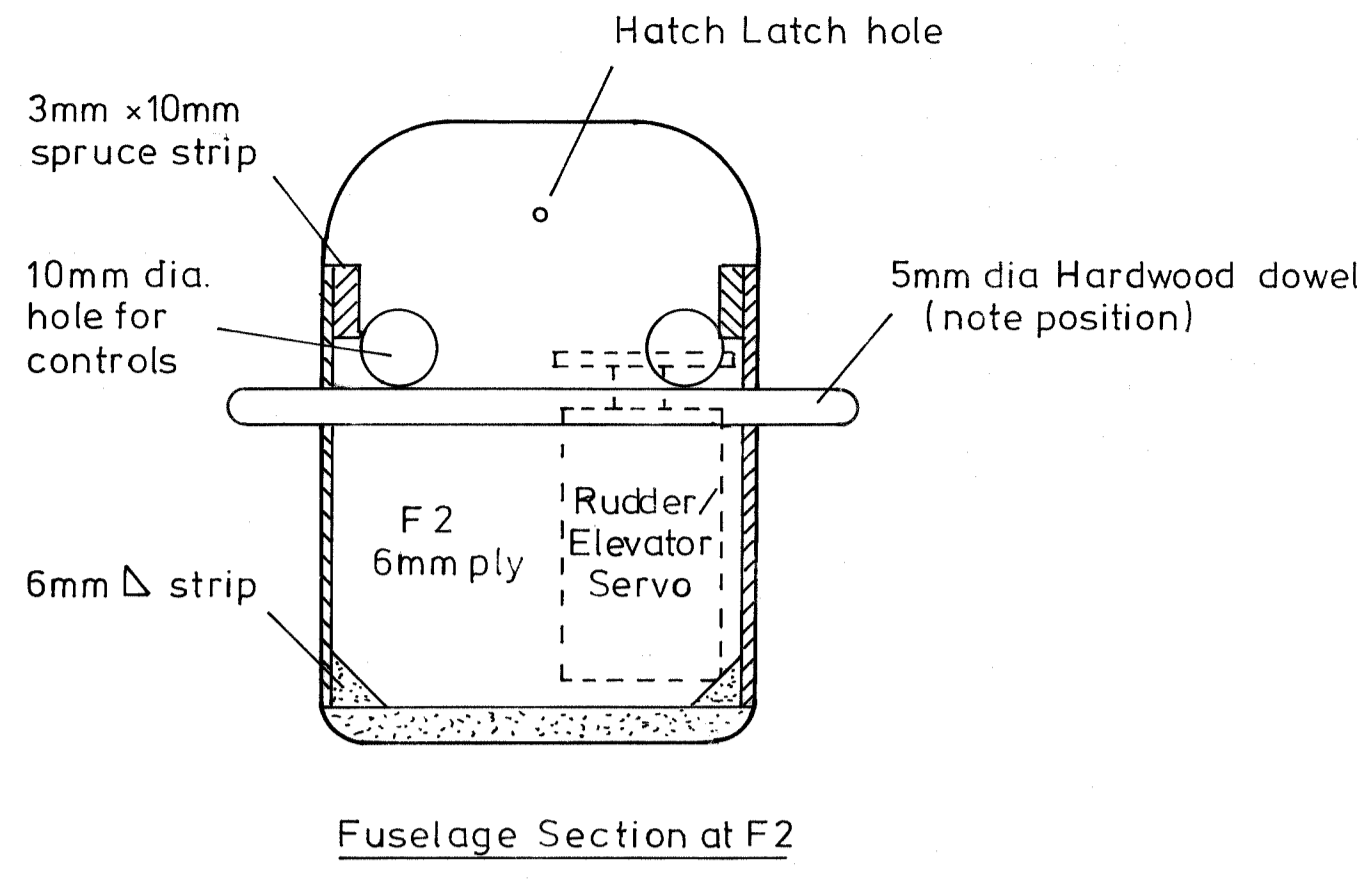

Electric BREEZE

Designed by Stan Yeo
2000 mm span Electric Thermal Soarer

All wood balsa unless otherwise stated

Hatch Latch Detail

Drawn: Feb '97

Copyright designer