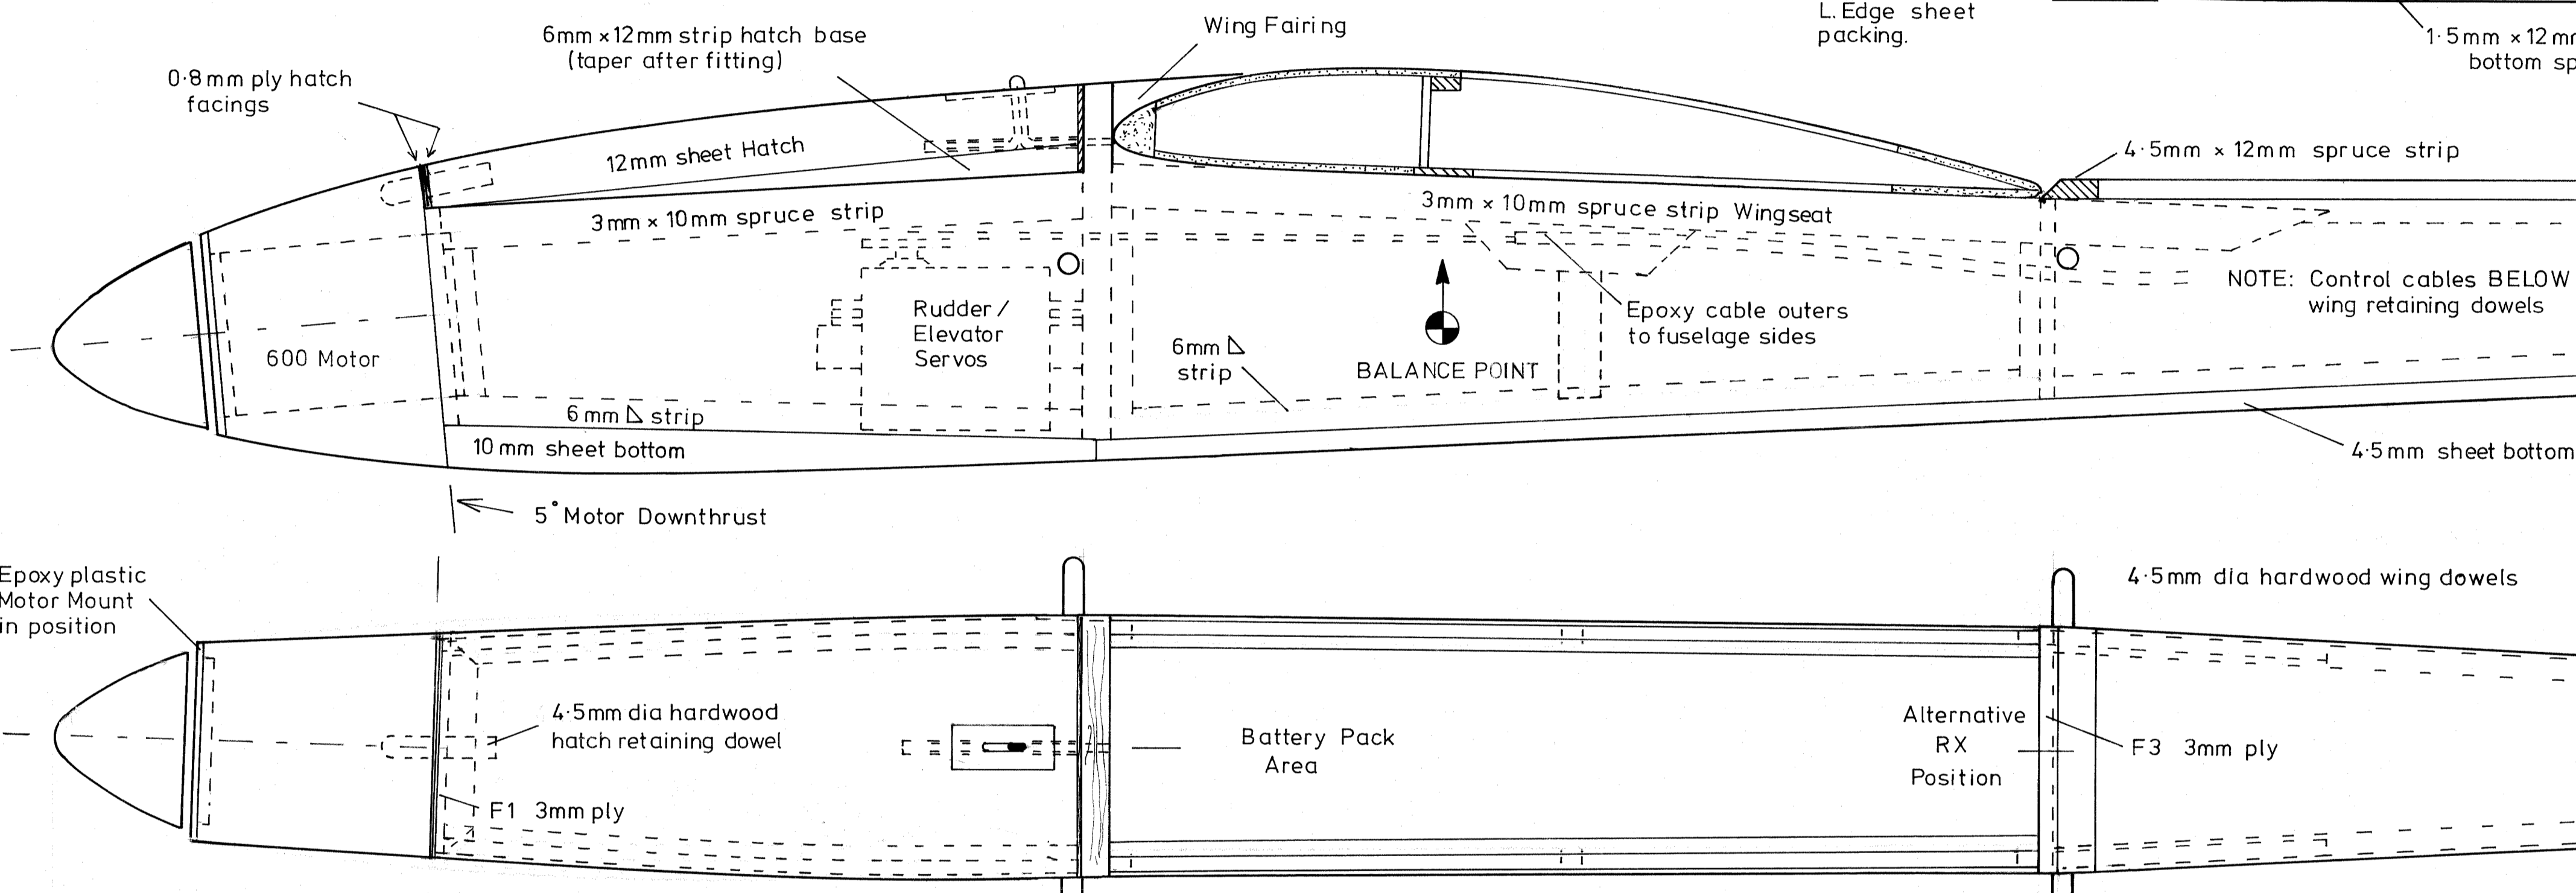

Electric BREEZE

Designed by Stan Yeo
2000 mm span Electric Thermal Soarer

All wood balsa unless otherwise stated

Hatch Latch Detail

Drawn: Feb '97

Copyright designer