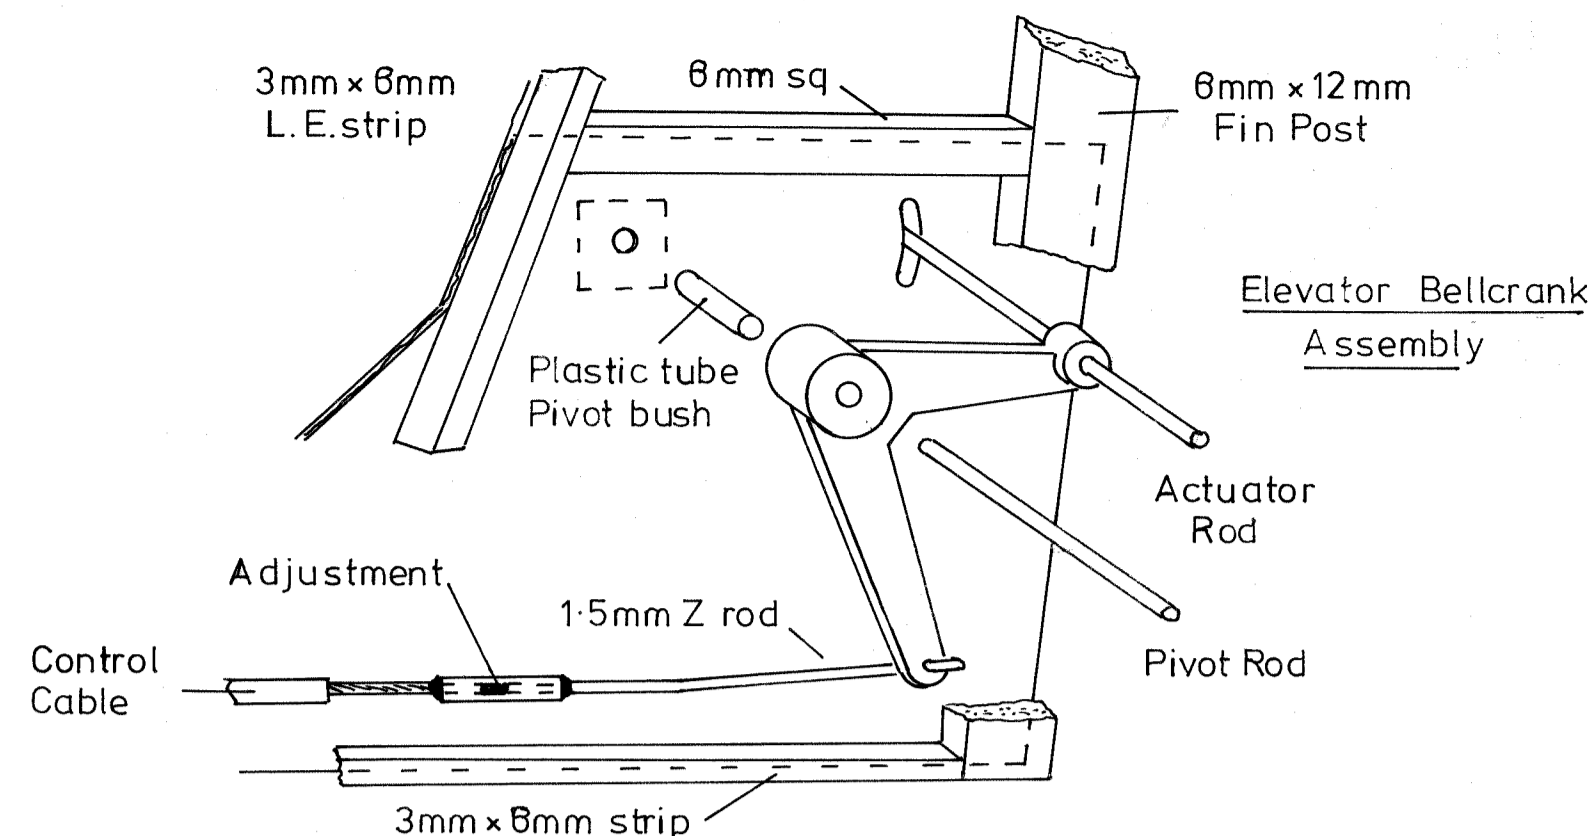

Electric BREEZE

Designed by Stan Yeo
2000 mm span Electric Thermal Soarer

All wood balsa unless otherwise stated

Hatch Latch Detail

Drawn: Feb '97

Copyright designer