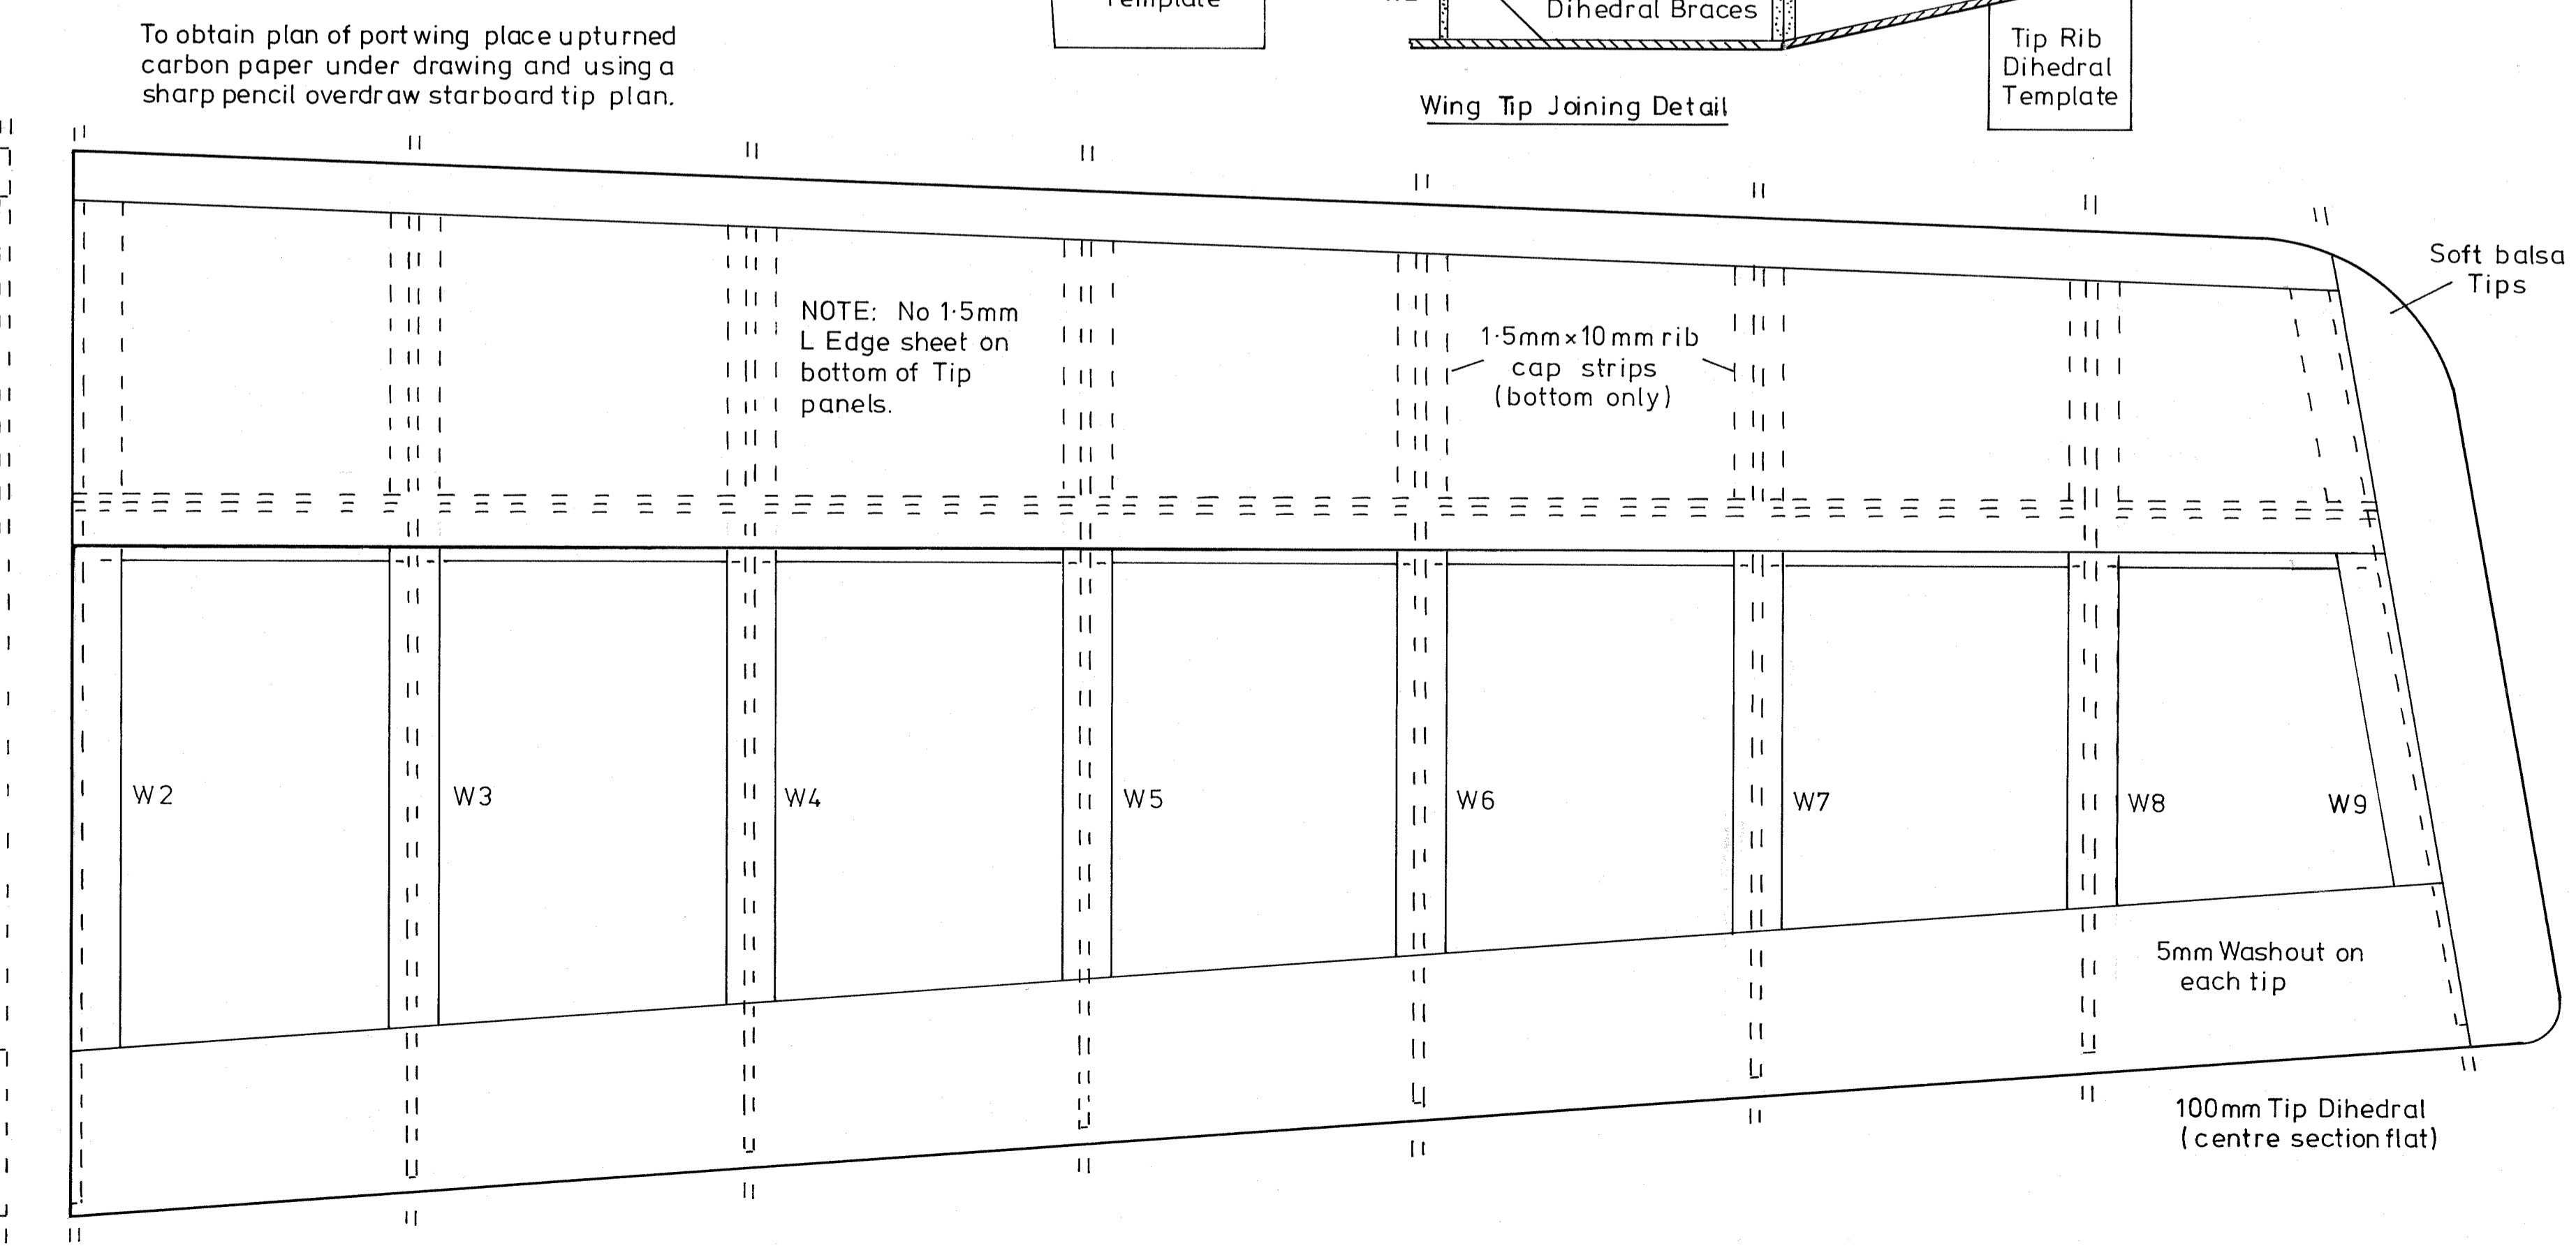

Electric BREEZE

Designed by Stan Yeo
2000 mm span Electric Thermal Soarer

All wood balsa unless otherwise stated

Hatch Latch Detail

Drawn: Feb '97

Copyright designer