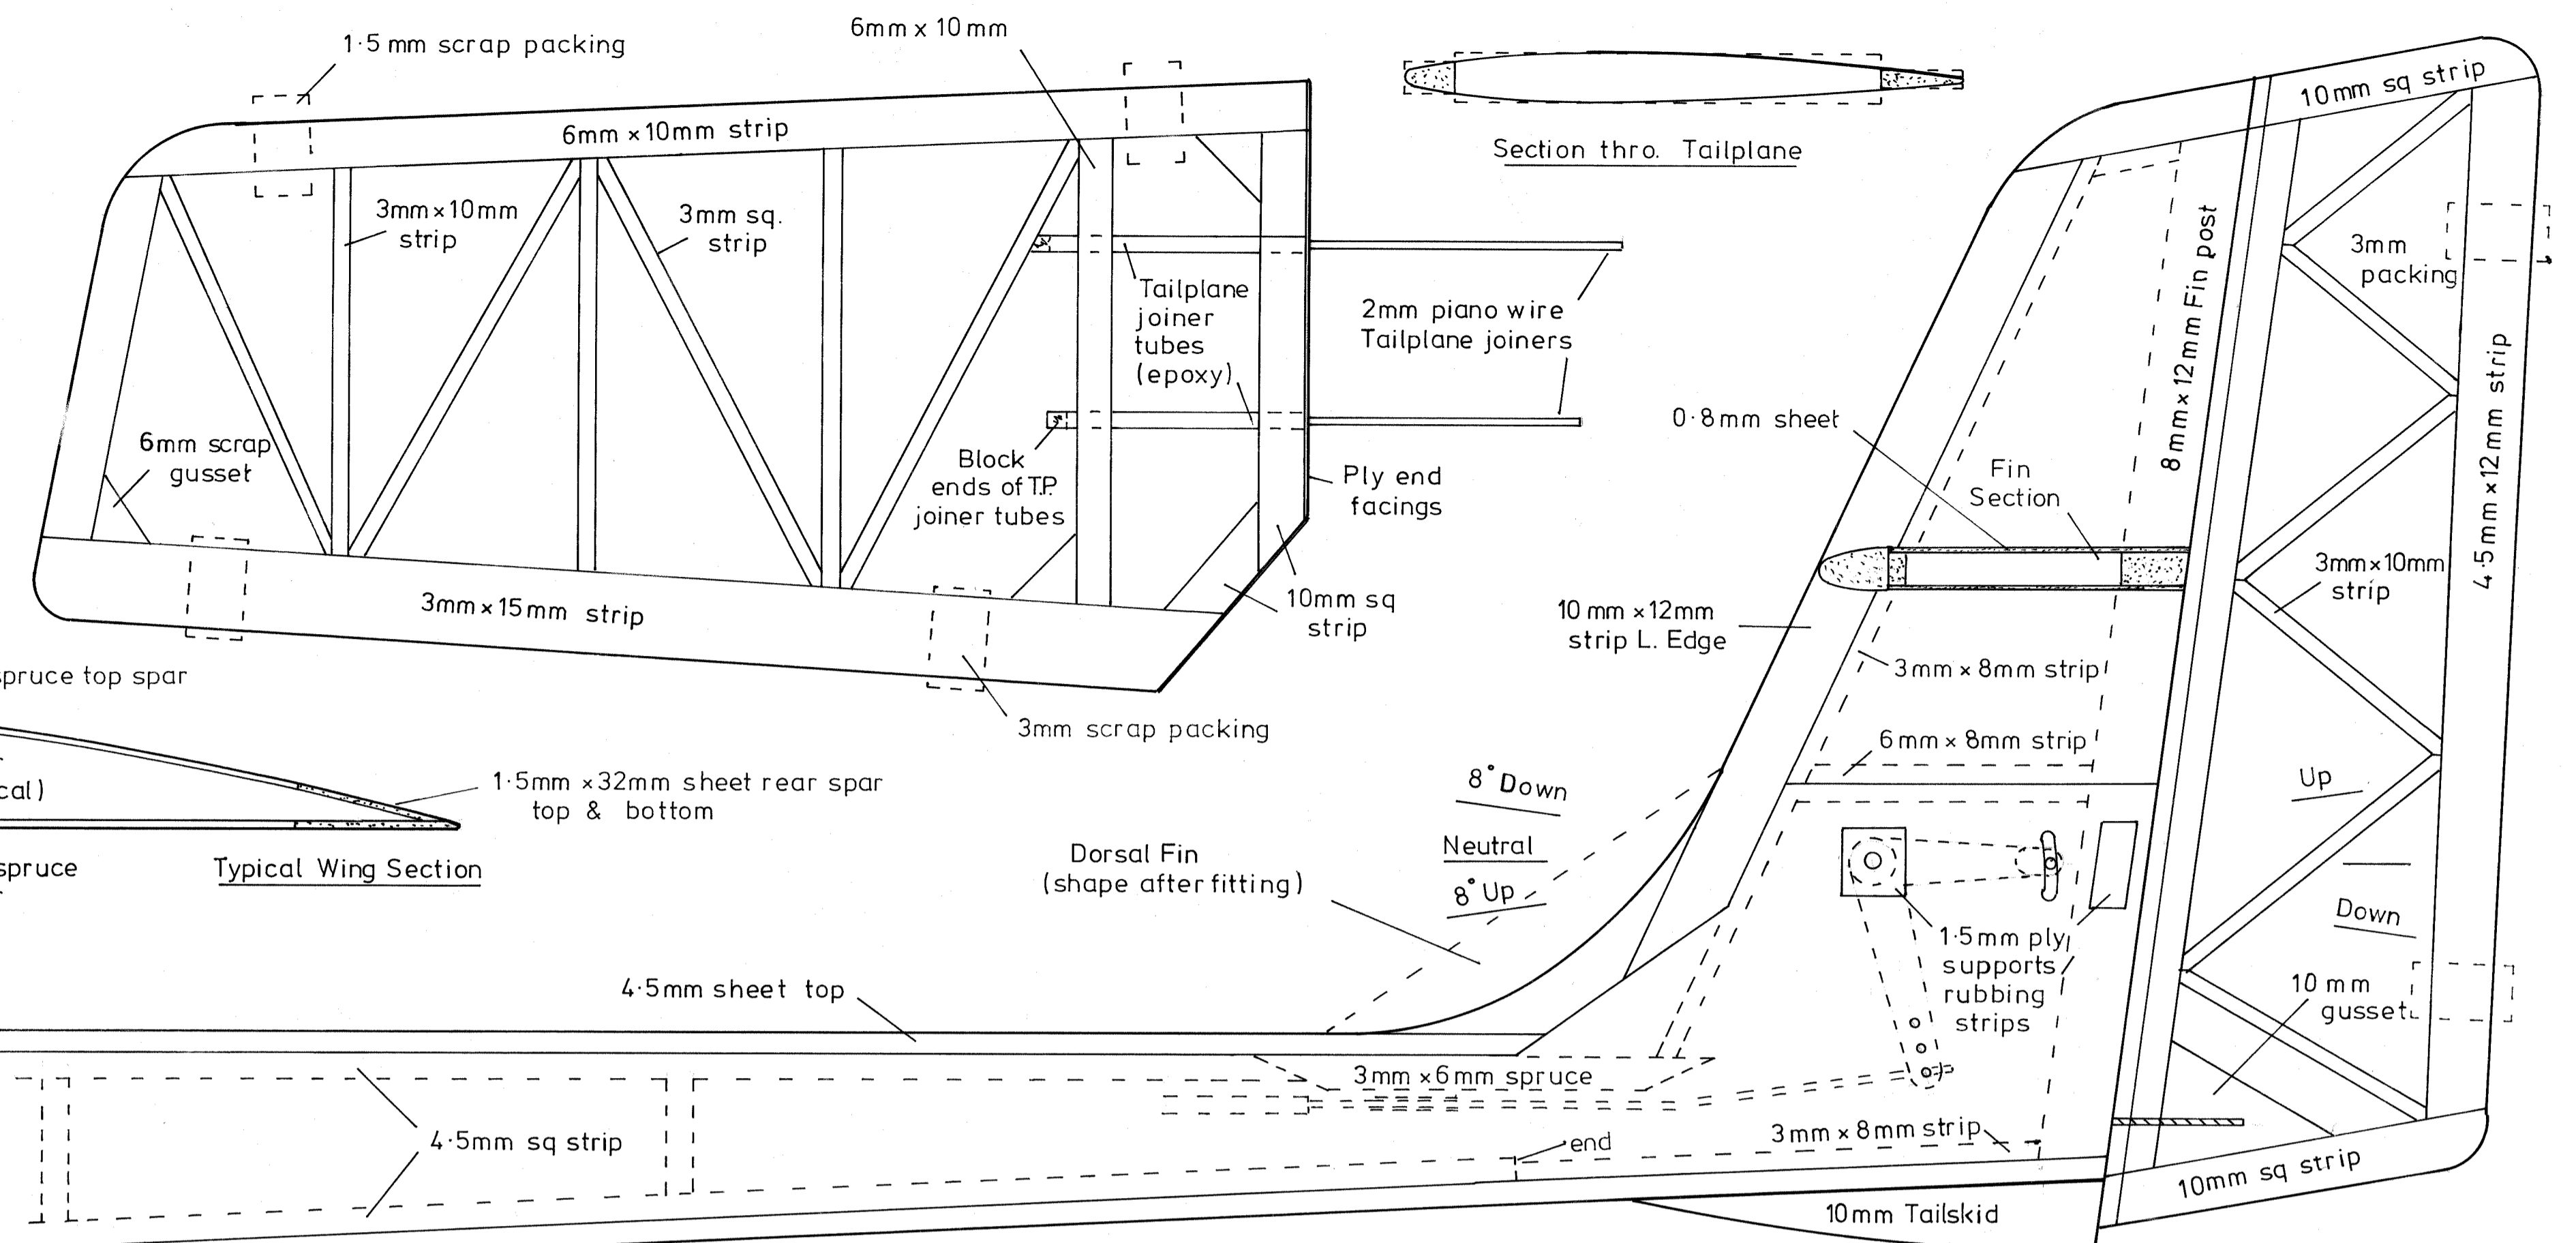

Electric BREEZE

Designed by Stan Yeo
2000 mm span Electric Thermal Soarer

All wood balsa unless otherwise stated

Hatch Latch Detail

Drawn: Feb '97

Copyright designer